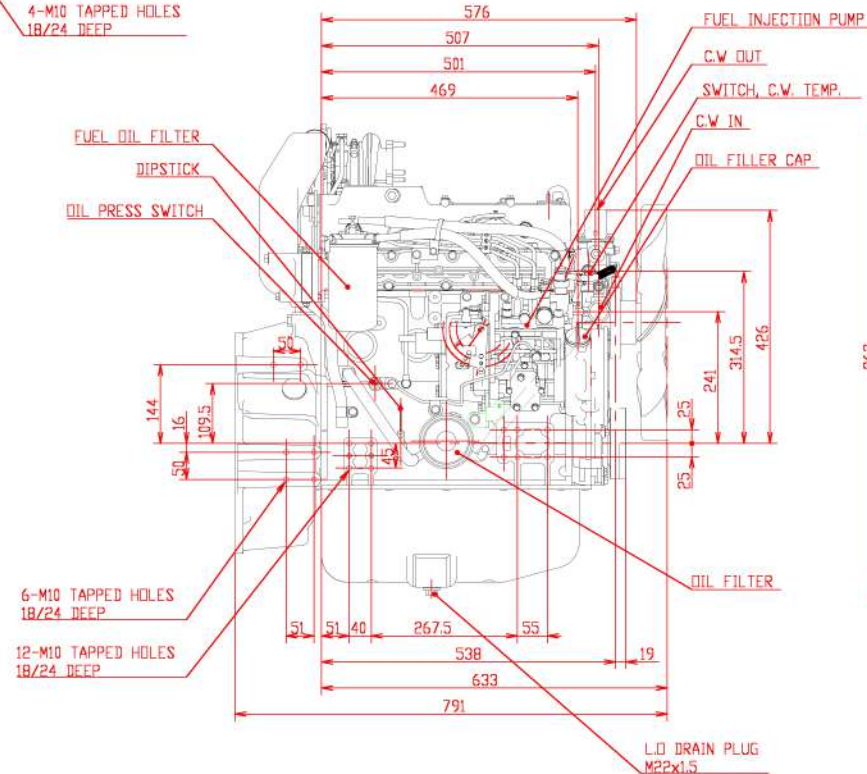

DETAIL OF TURBINE OUTLET
SCALE 1:1

DETAIL OF TURBINE OUTLET

YANMAR
4TNV98T