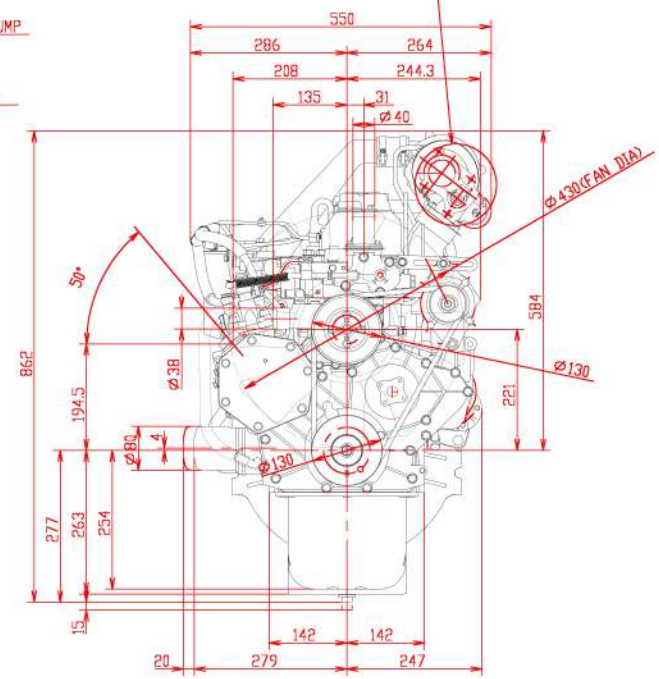

DETAIL OF TURBINE OUTLET
SCALE 1:1

DETAIL OF TURBINE OUTLET

YANMAR
4TNV98T